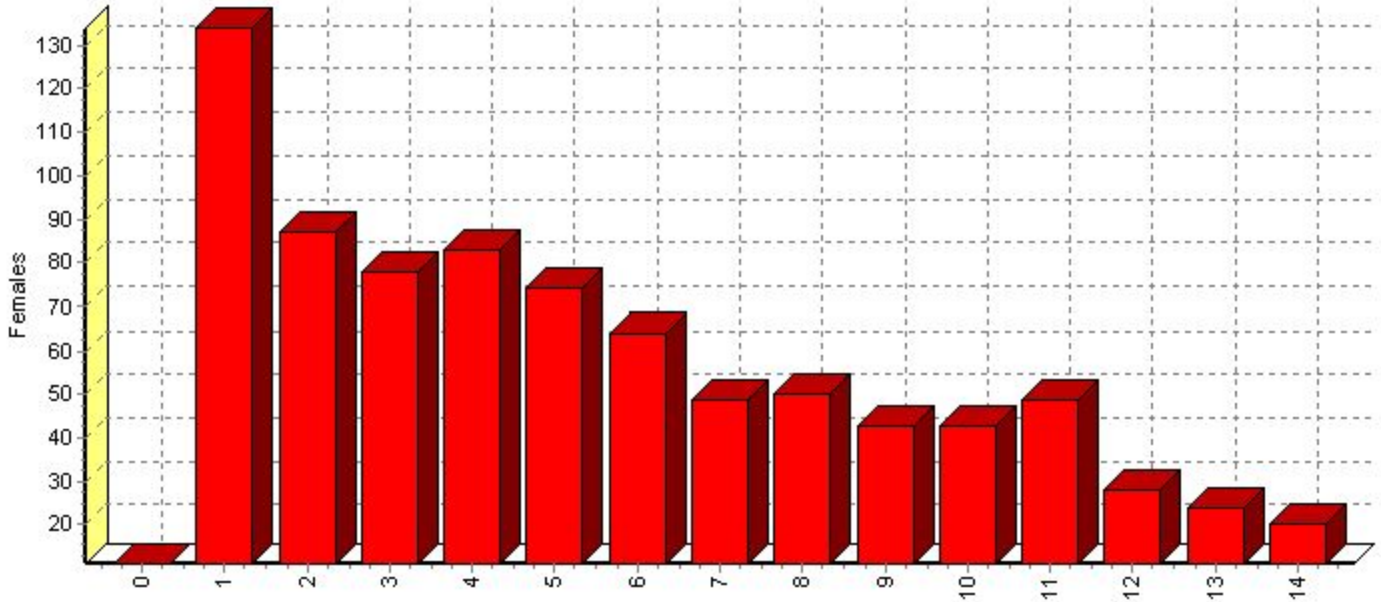

Herd Distribution: Parity

www.agritecsoft.com

THE RABBIT FARM

Licensed to The Rabbit Farm
Printed: 2/19/2009
Page:1

IsActive=1

Column	Females	Percent
0	11.00	1.31
1	134.00	16.01
2	87.00	10.39
3	78.00	9.32
4	83.00	9.92
5	74.00	8.84
6	64.00	7.65
7	49.00	5.85
8	50.00	5.97
9	43.00	5.14
10	43.00	5.14
11	49.00	5.85
12	28.00	3.35
13	24.00	2.87
14	20.00	2.39
	837.00	100.00