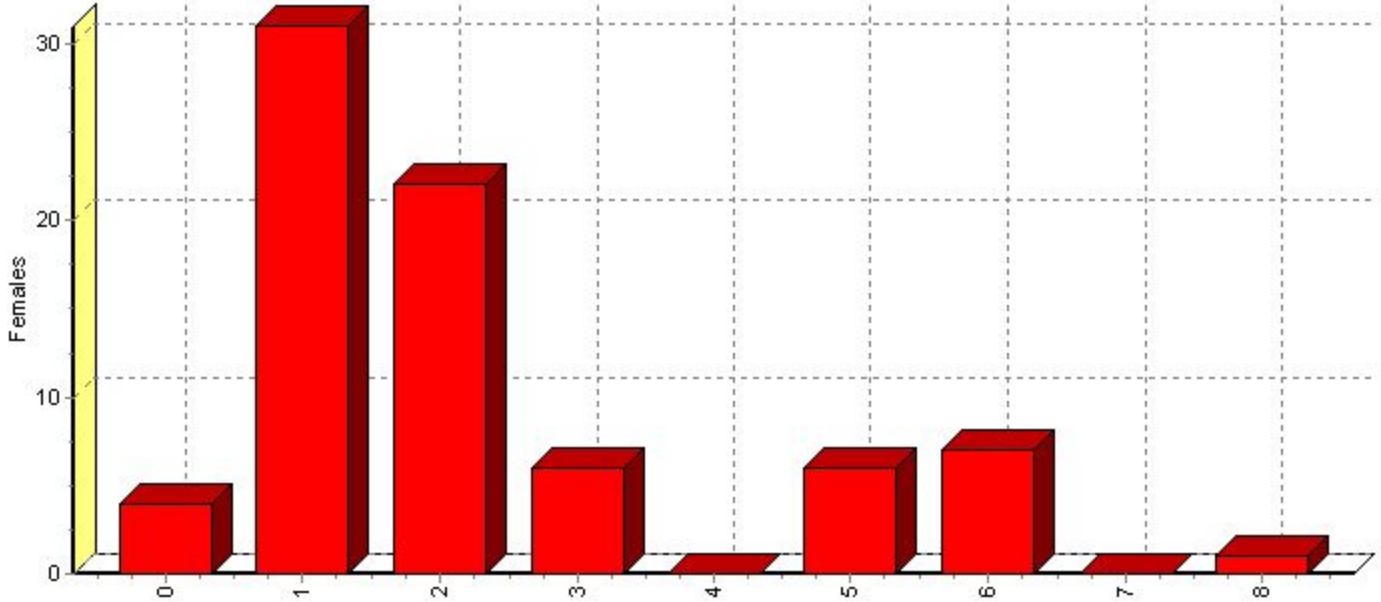

# Herd Distribution: Parity

The Sheep Farm

Licensed to Kristaps Melbardis  
Printed: 2/18/2009  
Page:1

IsActive=1

Column	Females	Percent
0	4.00	5.19
1	31.00	40.26
2	22.00	28.57
3	6.00	7.79
4	0.00	0.00
5	6.00	7.79
6	7.00	9.09
7	0.00	0.00
8	1.00	1.30
	77.00	100.00